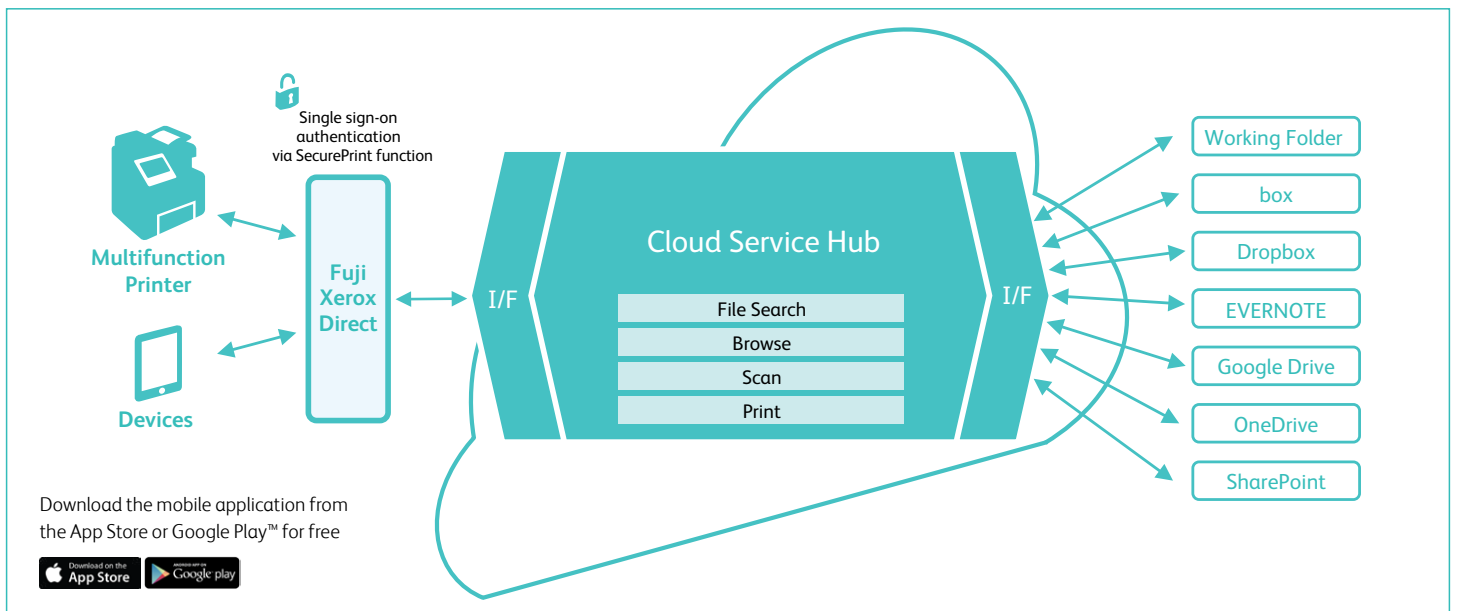

Make your daily work processes a breeze by creating your own custom 'app', which allows you to convert complex processes into a simplified command you can access with a click of a button, giving you quick access to frequently used and complex functions.

The built-in USB port makes walk-up functionality simple, allowing you to print and scan to and from a USB memory stick without the need of a PC.

Made for the Cloud

Cloud Service Hub – print from, scan to; your cloud service

With Fuji Xerox you can print various types of file formats such as Microsoft Office stored in the cloud service or send scanned data to the cloud – simply and securely. The single sign-on feature gives users one-click access to all their web apps in the cloud and behind the firewall – via desktops, smartphones and tablets.