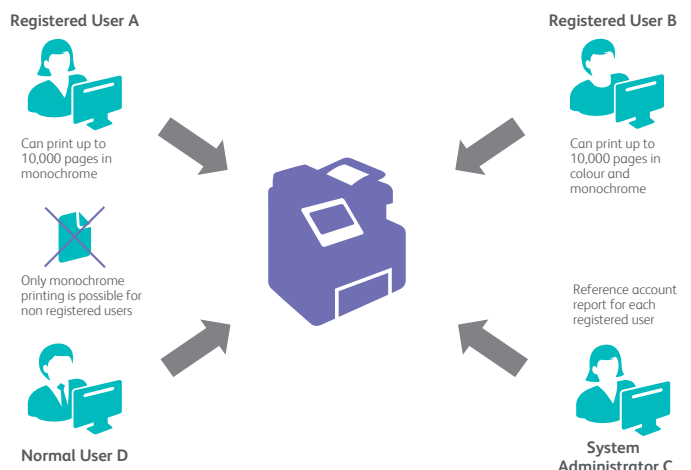

Manage your print costs

Control and manage colour usage with Auditor

With Auditor, you can define user usage limits for colour printing. This makes it easier to track, analyse and manage print expenses.