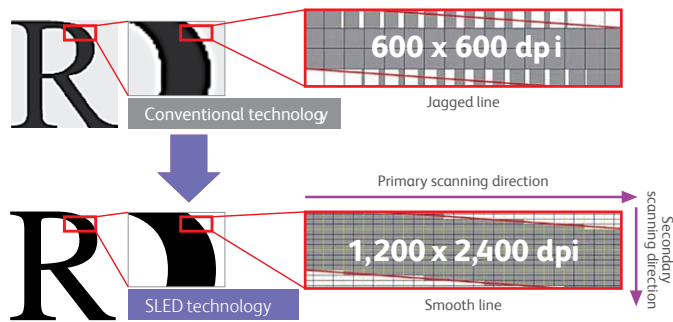

Make an impression

Class-leading technology delivers amazing print quality in a stylish compact design.

New CCSLED Technology with IReCT

Newly developed CCSLED (Current Confinement Self-Scanning Light Emitting Device) & STYLS (Set-Type ThYristor Logic SLED) technology allows high-resolution output at 1200 x 2400 dpi quality, whilst achieving compactness and power-saving benefits.

IReCT (Image Registration Control Technology) ensures each printed colour is corrected by digitally processed 2400 dpi high-resolution data, ensuring improved registration accuracy and ultra-precision image reproduction.

Gradation control in secondary scanning direction enables smoother reproduction of black lines and character outlines. This feature is especially effective on the lines in low angles. The result is smoother, sharper image reproduction.