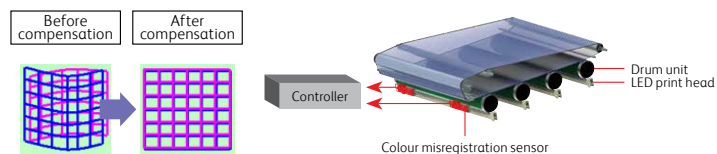

Make an impression

Class-leading technology delivers amazing print quality in a stylish compact design.

New CCSLED Technology with IReCT

Newly developed CCSLED (Current Confinement Self-Scanning Light Emitting Device) & STYLS (Set-Type ThYristor Logic SLED) technology allows high-resolution output at 1200 x 2400 dpi quality, whilst achieving compactness and power-saving benefits.

Gradation control in secondary scanning direction enables smoother reproduction of black lines and character outlines. This feature is especially effective on the lines in low angles. The result is smoother, sharper image reproduction.