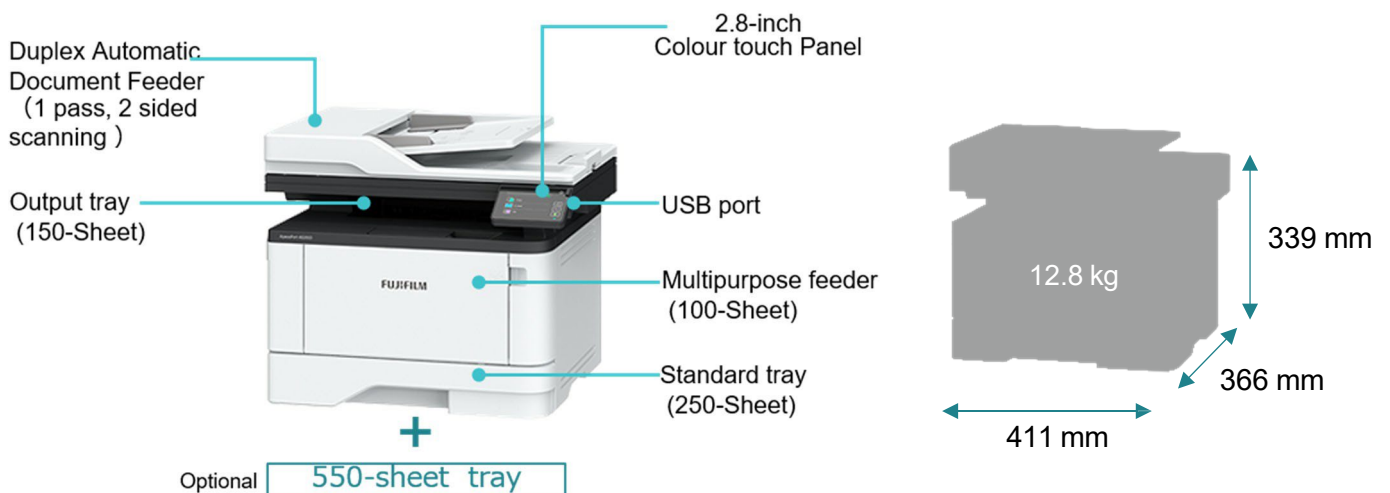

Ecology

- Standard two-sided printing saves paper
- Supports ECO mode for easy presetting of features that save paper and toner